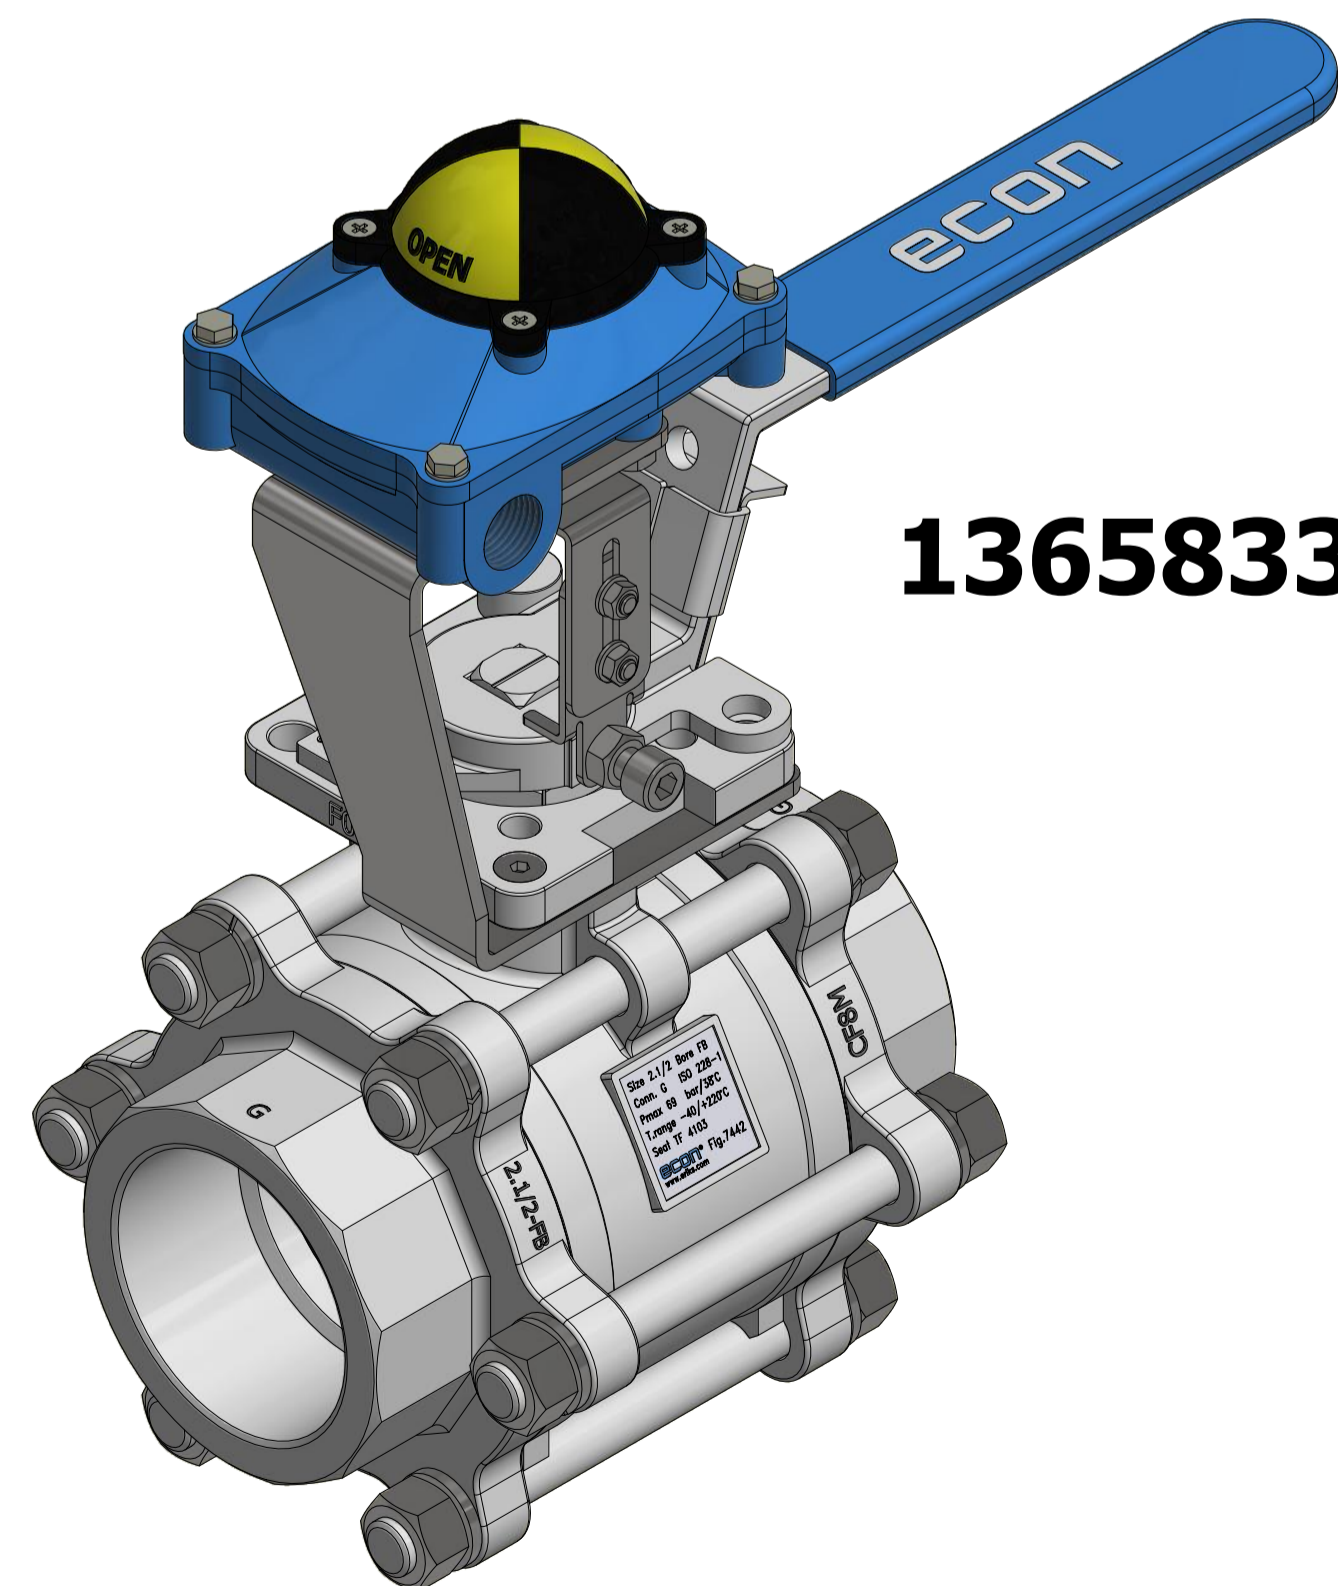

**MOUNTING KITS SWITCHBOX FOR
ECON PREMIUM BALL VALVE
FIG. 7422, 7442, 7522, 7542, 7622, 7642, 7722 AND 7742**

13658332

**FB: 1/4" TO 3/4"
RB: 3/4" AND 1"**

13658333

**FB: 1" TO 1.1/4"
RB: 1.1/4" AND 1.1/2"**

13658334

**FB: 1.1/2" TO 2"
RB: 2" AND 2.1/2"**

ALL THESE COMBINATIONS ARE POSSIBLE!

13658335

**FB: 2.1/2" TO 3"
RB: 3" AND 4"**

FIG. 79651

FIG. 79652

FIG. 79653

**MOUNTING PLATE
FOR INDUCTIVE SENSOR
FIG. 7964**

13658336

FB: 4"