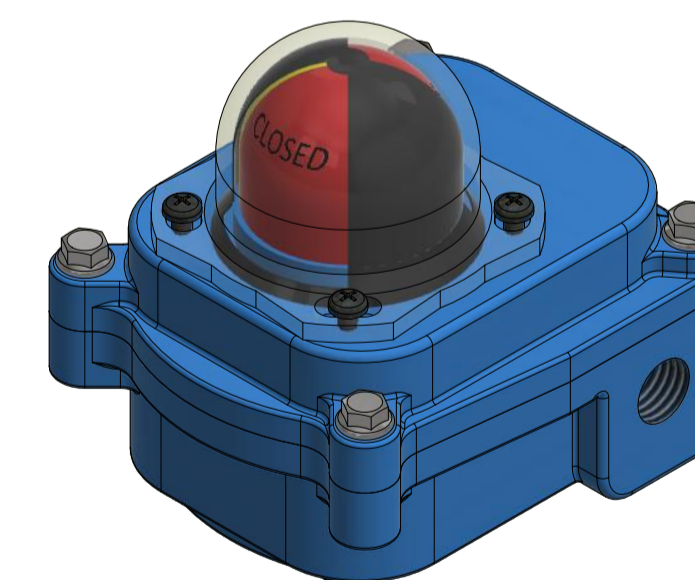

**MOUNTING KITS SWITCHBOX FOR
ECON PREMIUM BALL VALVE
FIG. 7422, 7442, 7522, 7542, 7622, 7642, 7722 AND 7742**

13658332

**FB: 1/4" TO 3/4"
RB: 3/4" AND 1"**

13658333

**FB: 1" TO 1.1/4"
RB: 1.1/4" AND 1.1/2"**

13658334

**FB: 1.1/2" TO 2"
RB: 2" AND 2.1/2"**

ALL THESE COMBINATIONS ARE POSSIBLE!

13658335

**FB: 2.1/2" TO 3"
RB: 3" AND 4"**

FIG. 79651

FIG. 79652

FIG. 79653

**MOUNTING PLATE
FOR INDUCTIVE SENSOR
FIG. 7964**

13658336

FB: 4"