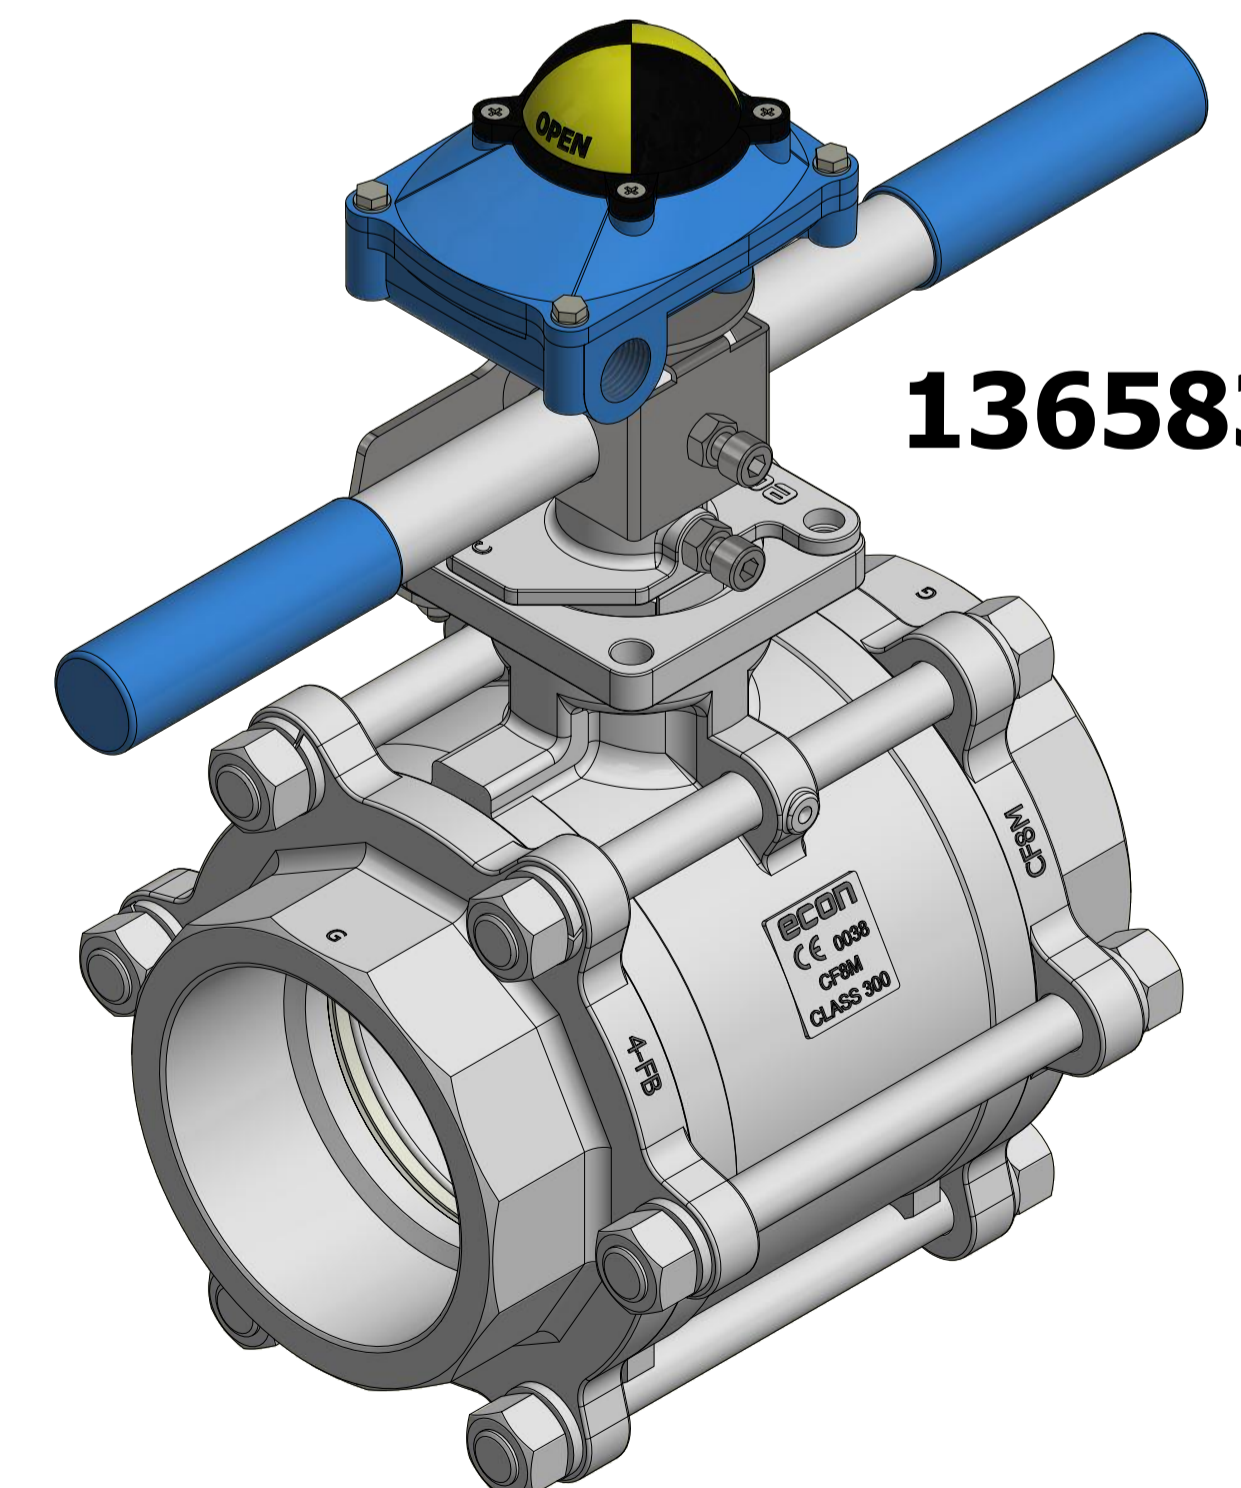

**MOUNTING KITS SWITCHBOX FOR
ECON PREMIUM BALL VALVE
FIG. 7422, 7442, 7522, 7542, 7622, 7642, 7722 AND 7742**

13658332

**FB: 1/4" TO 3/4"
RB: 3/4" AND 1"**

13658333

**FB: 1" TO 1.1/4"
RB: 1.1/4" AND 1.1/2"**

13658334

**FB: 1.1/2" TO 2"
RB: 2" AND 2.1/2"**

ALL THESE COMBINATIONS ARE POSSIBLE!

13658335

**FB: 2.1/2" TO 3"
RB: 3" AND 4"**

FIG. 79651

FIG. 79652

FIG. 79653

**MOUNTING PLATE
FOR INDUCTIVE SENSOR
FIG. 7964**

13658336

FB: 4"