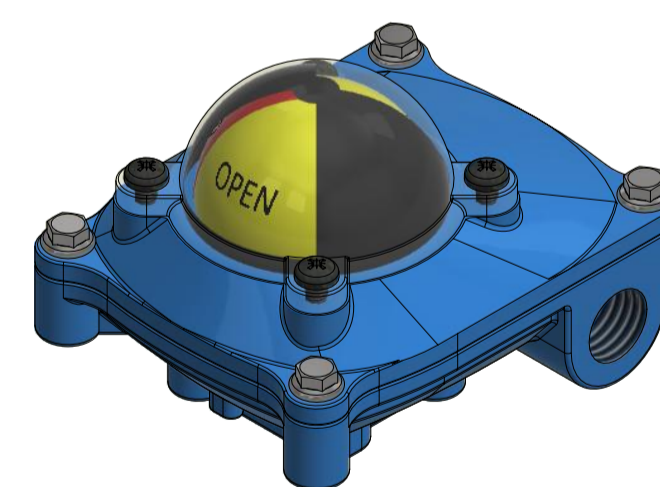

**MOUNTING KITS SWITCHBOX FOR
ECON PREMIUM BALL VALVE
FIG. 7422, 7442, 7522, 7542, 7622, 7642, 7722 AND 7742**

13658332

**FB: 1/4" TO 3/4"
RB: 3/4" AND 1"**

13658333

**FB: 1" TO 1.1/4"
RB: 1.1/4" AND 1.1/2"**

13658334

**FB: 1.1/2" TO 2"
RB: 2" AND 2.1/2"**

ALL THESE COMBINATIONS ARE POSSIBLE!

13658335

**FB: 2.1/2" TO 3"
RB: 3" AND 4"**

FIG. 79651

FIG. 79652

FIG. 79653

**MOUNTING PLATE
FOR INDUCTIVE SENSOR
FIG. 7964**

13658336

FB: 4"