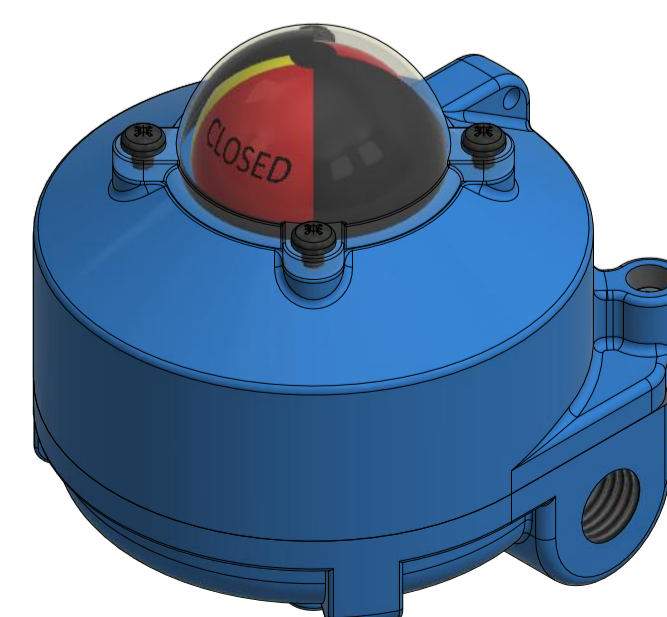

**MOUNTING KITS SWITCHBOX FOR
ECON PREMIUM BALL VALVE
FIG. 7422, 7442, 7522, 7542, 7622, 7642, 7722 AND 7742**

13658332

**FB: 1/4" TO 3/4"
RB: 3/4" AND 1"**

13658333

**FB: 1" TO 1.1/4"
RB: 1.1/4" AND 1.1/2"**

13658334

**FB: 1.1/2" TO 2"
RB: 2" AND 2.1/2"**

ALL THESE COMBINATIONS ARE POSSIBLE!

13658335

**FB: 2.1/2" TO 3"
RB: 3" AND 4"**

FIG. 79651

FIG. 79652

FIG. 79653

**MOUNTING PLATE
FOR INDUCTIVE SENSOR
FIG. 7964**

13658336

FB: 4"