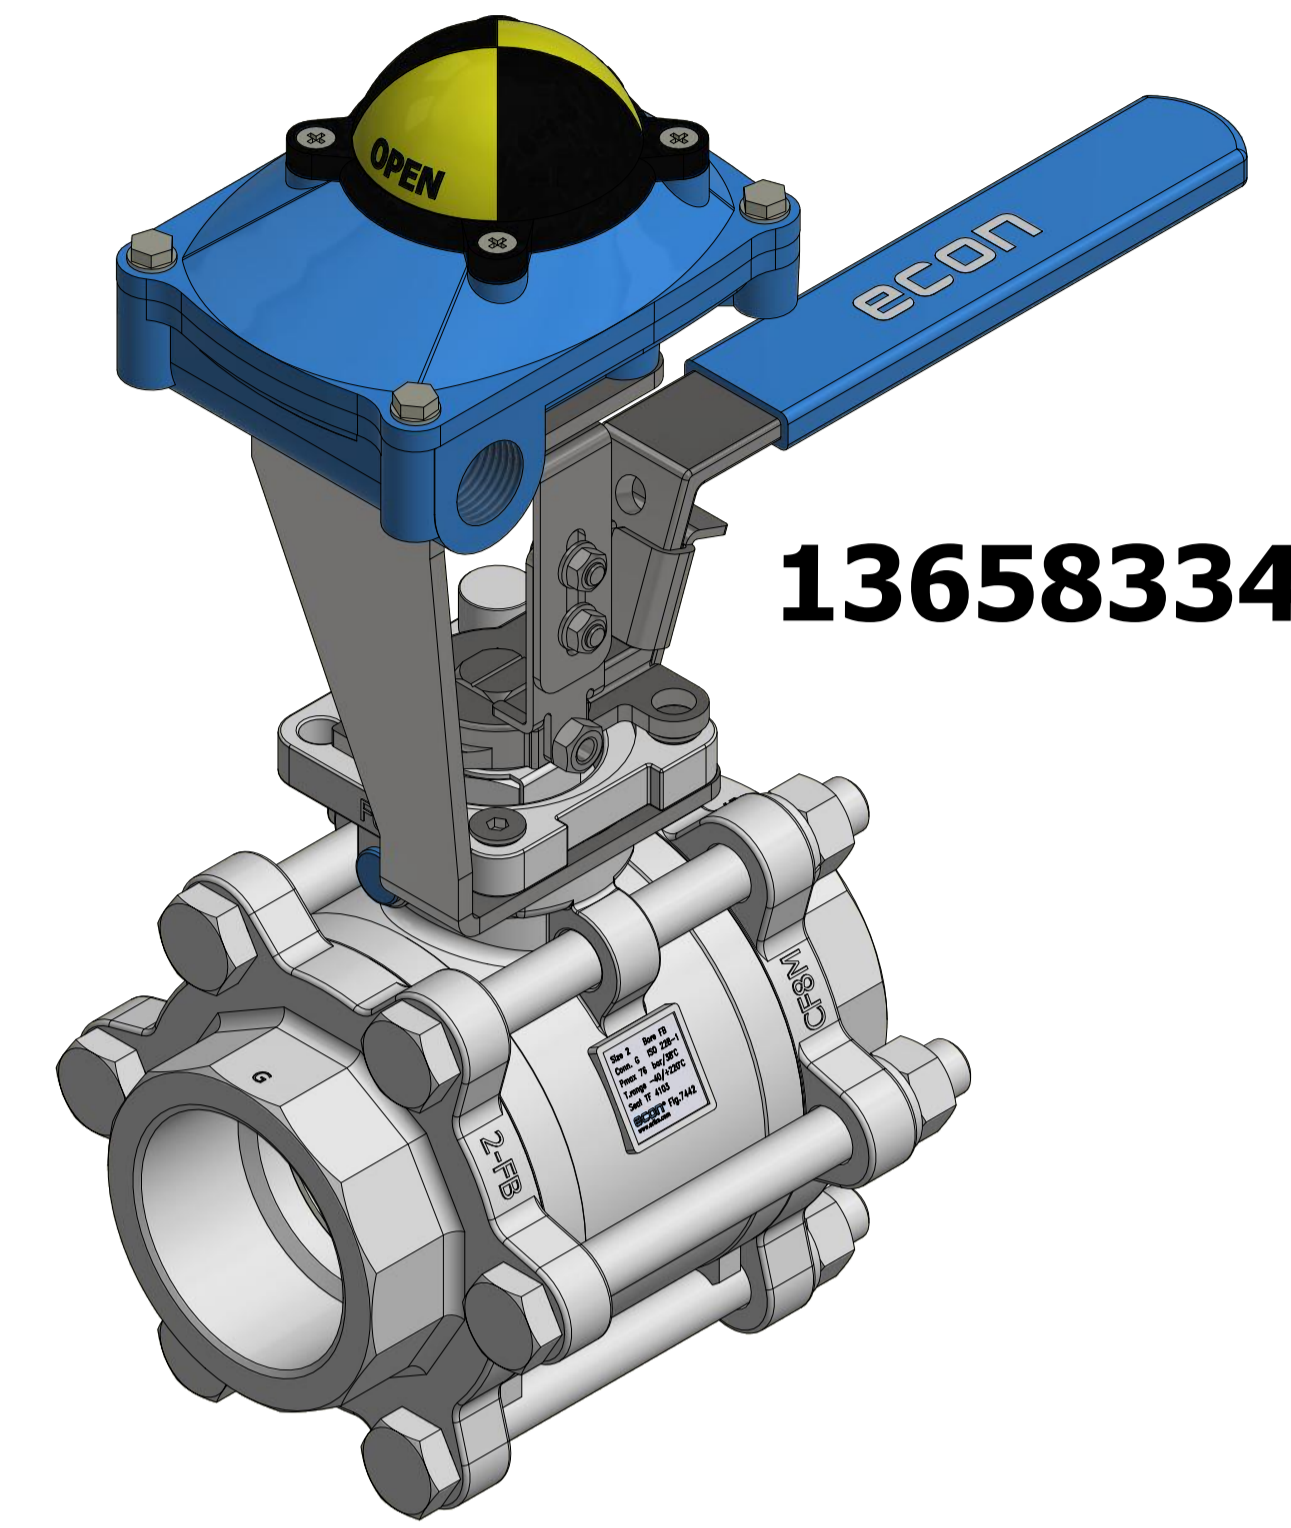

**MOUNTING KITS SWITCHBOX FOR
ECON PREMIUM BALL VALVE
FIG. 7422, 7442, 7522, 7542, 7622, 7642, 7722 AND 7742**

13658332

**FB: 1/4" TO 3/4"
RB: 3/4" AND 1"**

13658333

**FB: 1" TO 1.1/4"
RB: 1.1/4" AND 1.1/2"**

13658334

**FB: 1.1/2" TO 2"
RB: 2" AND 2.1/2"**

ALL THESE COMBINATIONS ARE POSSIBLE!

13658335

**FB: 2.1/2" TO 3"
RB: 3" AND 4"**

FIG. 79651

FIG. 79652

FIG. 79653

**MOUNTING PLATE
FOR INDUCTIVE SENSOR
FIG. 7964**

13658336

FB: 4"