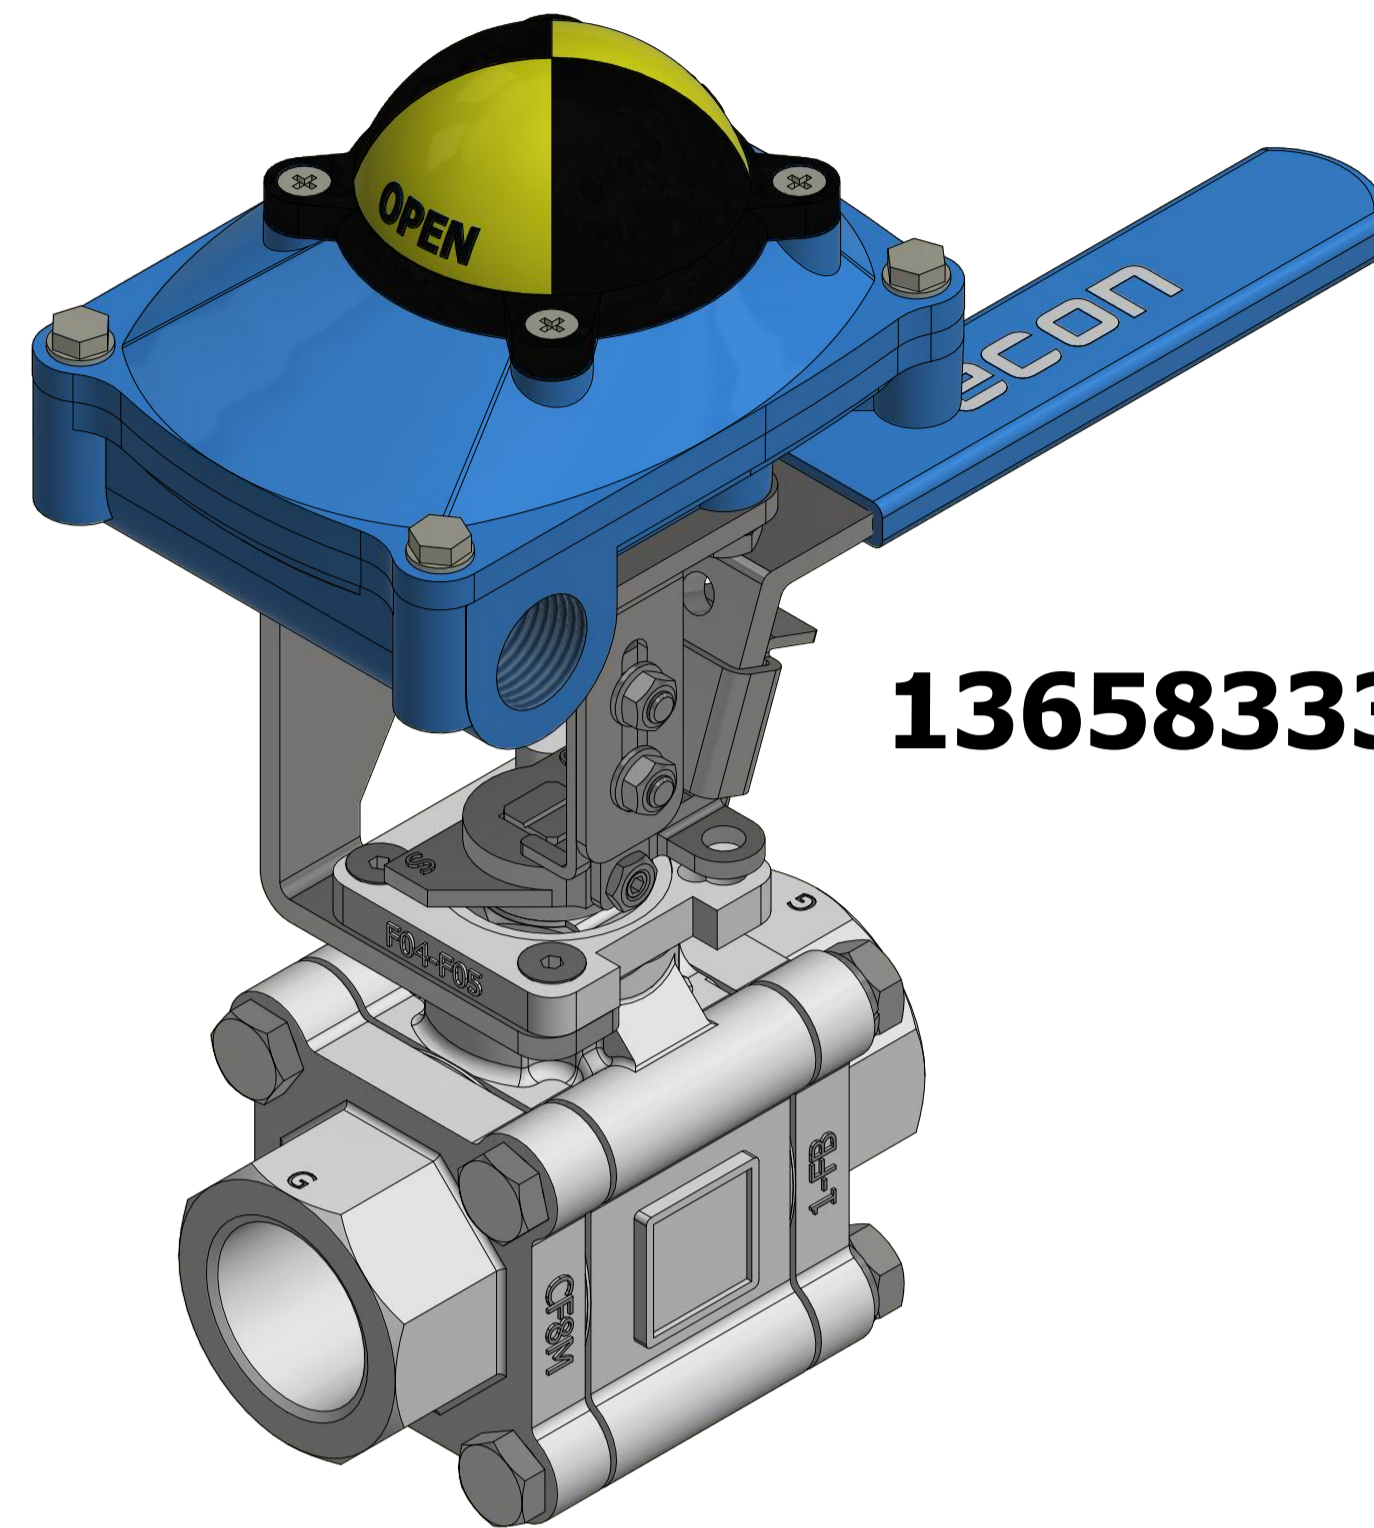

**MOUNTING KITS SWITCHBOX FOR
ECON PREMIUM BALL VALVE
FIG. 7422, 7442, 7522, 7542, 7622, 7642, 7722 AND 7742**

13658332

**FB: 1/4" TO 3/4"
RB: 3/4" AND 1"**

13658333

**FB: 1" TO 1.1/4"
RB: 1.1/4" AND 1.1/2"**

13658334

**FB: 1.1/2" TO 2"
RB: 2" AND 2.1/2"**

ALL THESE COMBINATIONS ARE POSSIBLE!

13658335

**FB: 2.1/2" TO 3"
RB: 3" AND 4"**

FIG. 79651

FIG. 79652

FIG. 79653

**MOUNTING PLATE
FOR INDUCTIVE SENSOR
FIG. 7964**

13658336

FB: 4"