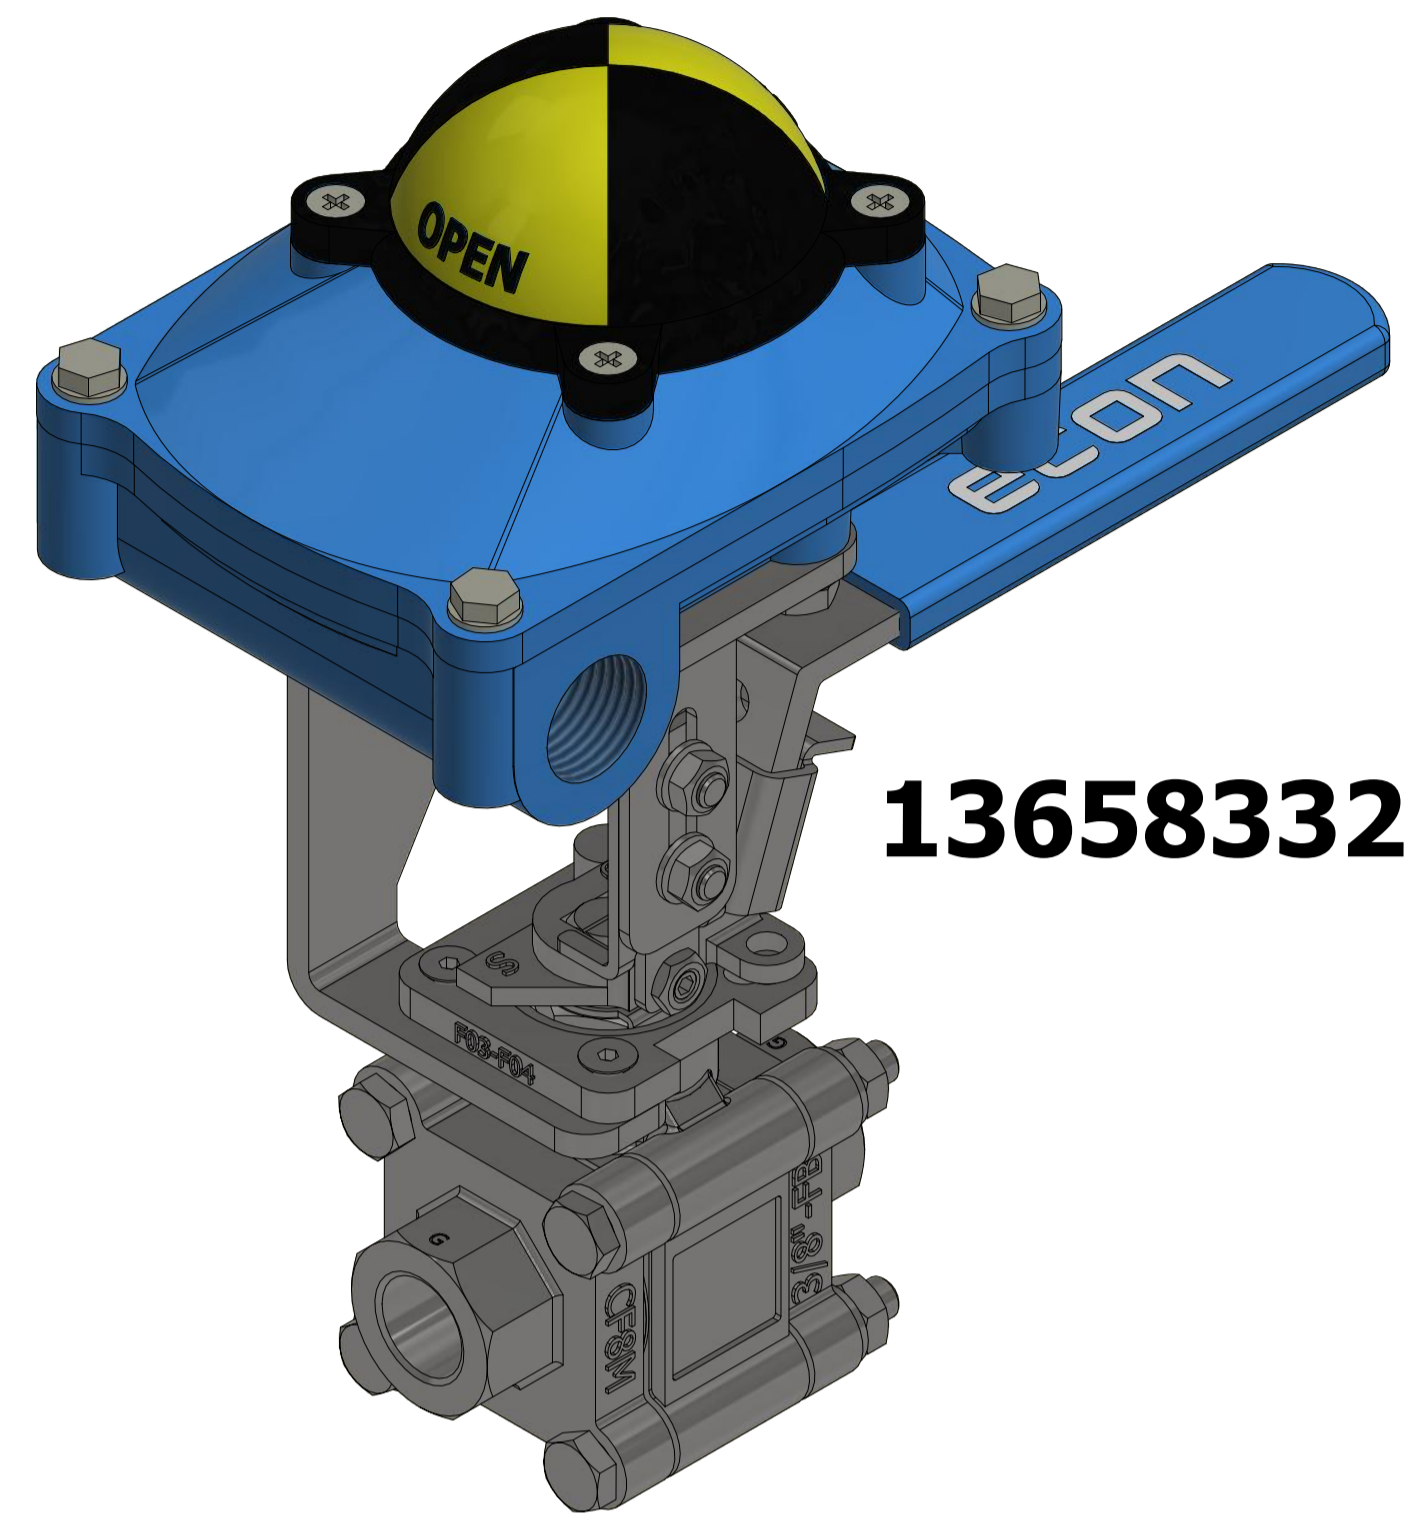

**MOUNTING KITS SWITCHBOX FOR
ECON PREMIUM BALL VALVE
FIG. 7422, 7442, 7522, 7542, 7622, 7642, 7722 AND 7742**

13658332

**FB: 1/4" TO 3/4"
RB: 3/4" AND 1"**

13658333

**FB: 1" TO 1.1/4"
RB: 1.1/4" AND 1.1/2"**

13658334

**FB: 1.1/2" TO 2"
RB: 2" AND 2.1/2"**

ALL THESE COMBINATIONS ARE POSSIBLE!

13658335

**FB: 2.1/2" TO 3"
RB: 3" AND 4"**

FIG. 79651

FIG. 79652

FIG. 79653

**MOUNTING PLATE
FOR INDUCTIVE SENSOR
FIG. 7964**

13658336

FB: 4"